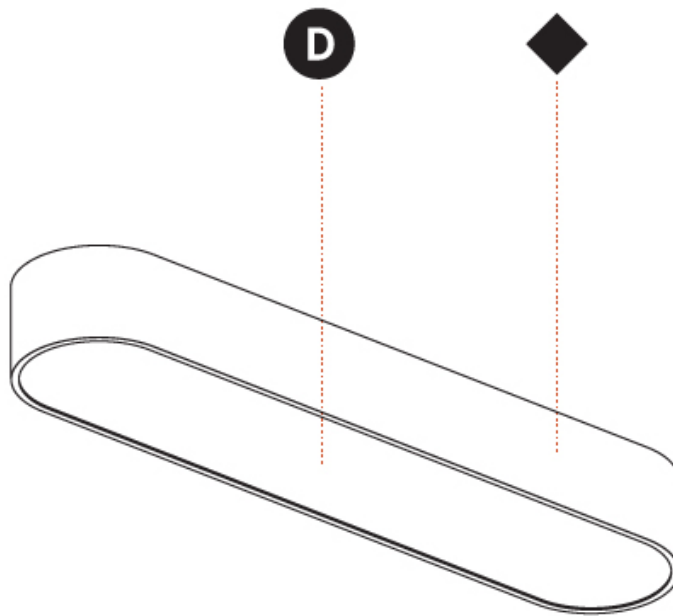

A32968-

PROJECT

TYPE

SPECIFIER

QUANTITY

DATE

A