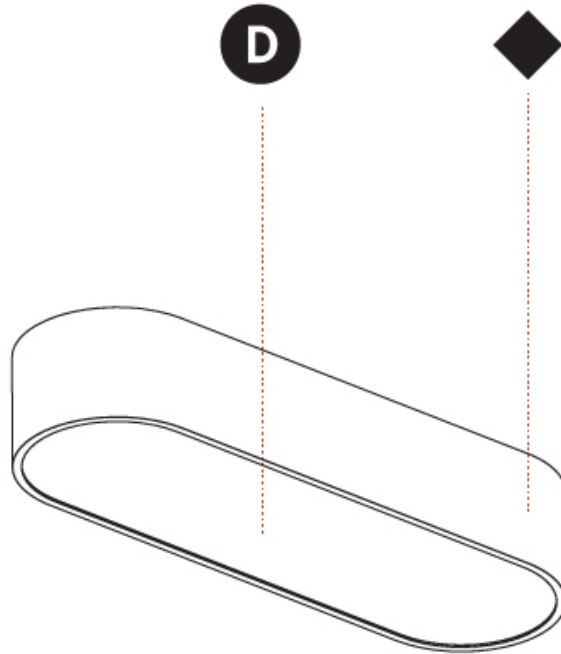

A32966-

PROJECT _____

TYPE _____

SPECIFIER _____

QUANTITY _____

DATE _____

A