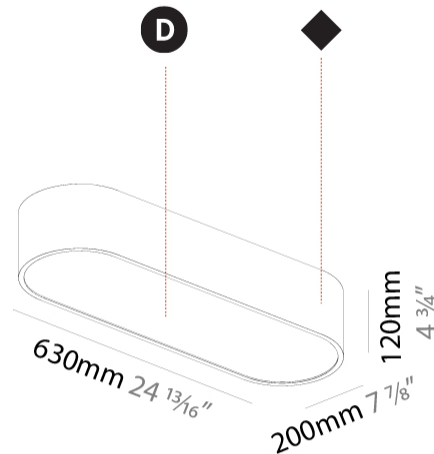

GENERAL

Series: Smoothy
Subseries: Smoothline
Brand: Prolicht
Division: Architectural
Mounting Type: Surface
Mounting Location: Ceiling
Subcategory: Ambient

PHYSICAL

Shape: Oval
Length (mm): 630
Length (in): 24 ¹³/₁₆
Width (mm): 200
Width (in): 7 ⁷/₈
Height (mm): 120
Height (in): 4 ³/₄
Light Distribution: Direct
Weight (kg): 3.403
Weight (lbs): 7.49
Diffuser: PMMA - Opal or Micro-Prism
Fixture Finish: SSR / BKV / CWI / CRY / HAB / UFT / ITA / RUA / FTG / MYG / LOD / PUS / FRO / FUP / KIA / POP / BLS / SPG / MEY / GOH / GUM / CHC / COM / ABZ / JAG / OBR / MOS / ROR
Fixture Material: Extruded Aluminum / Steel

ELECTRICAL

Lamp Type: LED (Zhaga Standard)
Input Wattage (W): 21
Total Output Wattage (W): 18
Dimming: Tri-Mode (Non-Dimming and Phase Dimming (120Vac only) and 0-10V Dimming)
Driver Included: Yes
Driver Location: Integrated
Driver Type: Constant Current - Universal
Driver Class: Class 2
Input Voltage (V): 120 - 277
Constant Current (MA): 500

LED

Color Temperature (°K): 3000 / 3500 / 4000
Max. Delivered Lumen (lm): 1460 / 1568 / 1600
CRI: >80 CRI
Lamp Life (hrs): 50000

OPTICAL

RATINGS AND CERTIFICATIONS

Certified By: Certified for North American Standards
IP rating: IP20

PROJECT
TYPE
SPECIFIER
QUANTITY
DATE